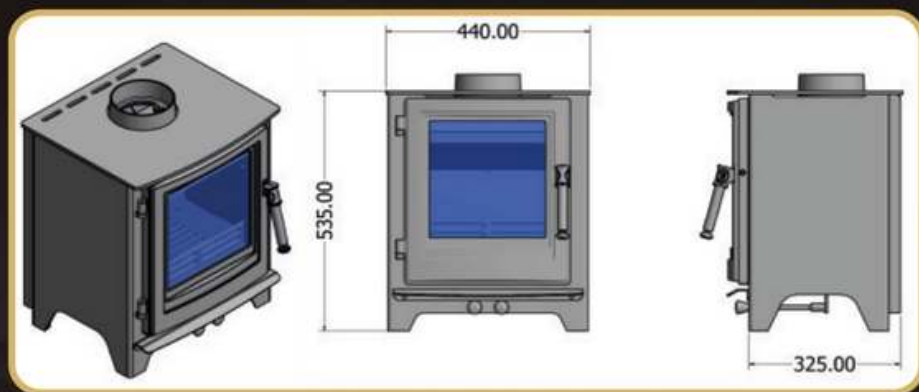

Width - 380mm
Depth - 302mm
Height - 525mm
Suitable for a small tent

Small